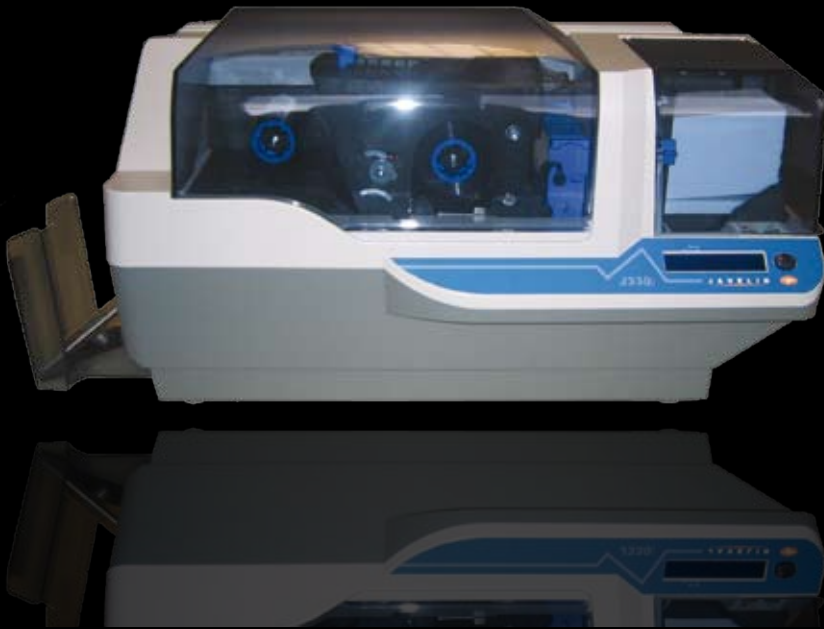

# JAVELIN J330i

The next generation of our most popular card printer, the Javelin J330i is one of the most powerful and flexible card printers in its class. Easy to use, this single-sided card printer produces reliable and high performance printing at an affordable price.

The Javelin J330i gives you versatility and cost effectiveness for a wide variety of applications including Employee ID and Access Cards, Student and Faculty ID's, Membership Cards and Personalised Loyalty and Gift Cards

## Innovative and Easy-to-Use

- Easy plug and play USB or USB with Ethernet interface simplifies configuration
- Print head bracket opens wide for easy ribbon access
- 16 character LCD screen for printer status and error reporting messages
- Translucent card cover allows you to see when supplies are running low, and blank cards can be added while printing
- Reject bin holds cards that fail to encode correctly

## Reliable and Flexible

- Print single-sided
- Revolutionary angled card feeder design means fewer rejected cards\*
- Self-aligning print head design for consistently uniform print quality i-Series™ functionality
- Automatic colour optimisation and driver configuration
- Enhanced ribbon formulation for optimal colour output
- Ribbon image counter and ribbon low notification